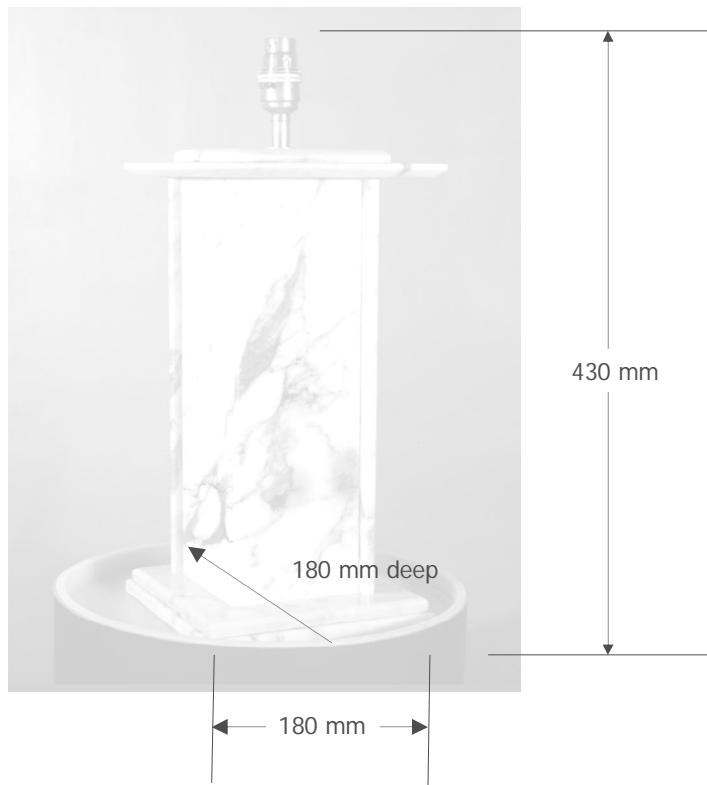

marco de carlo

palermo

Available in all colours except Spectrum Jade