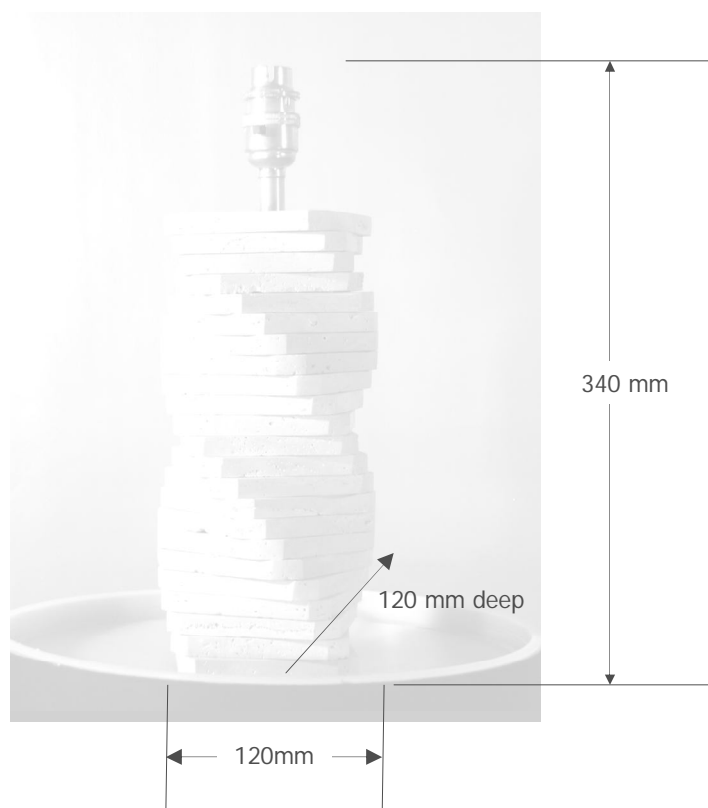

marco de carlo

rimini

Can be produced to any custom height and width.

Available in Travertine Noce & Travertine Crema. Other stones are available at additional cost.