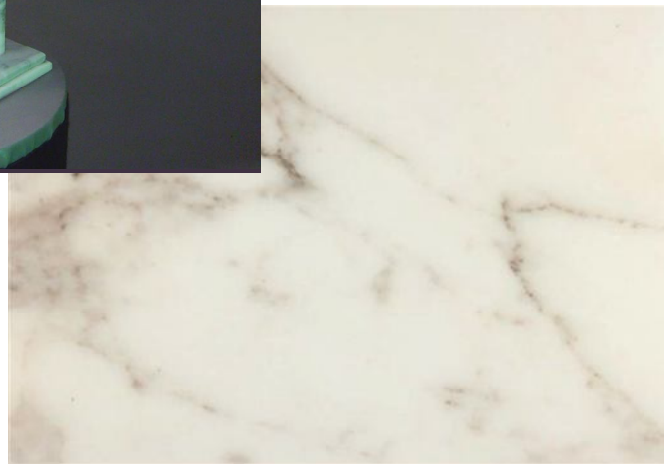

marco de carlo

---

palermo

A sturdy looking lamp pictured in Arabescato marble.