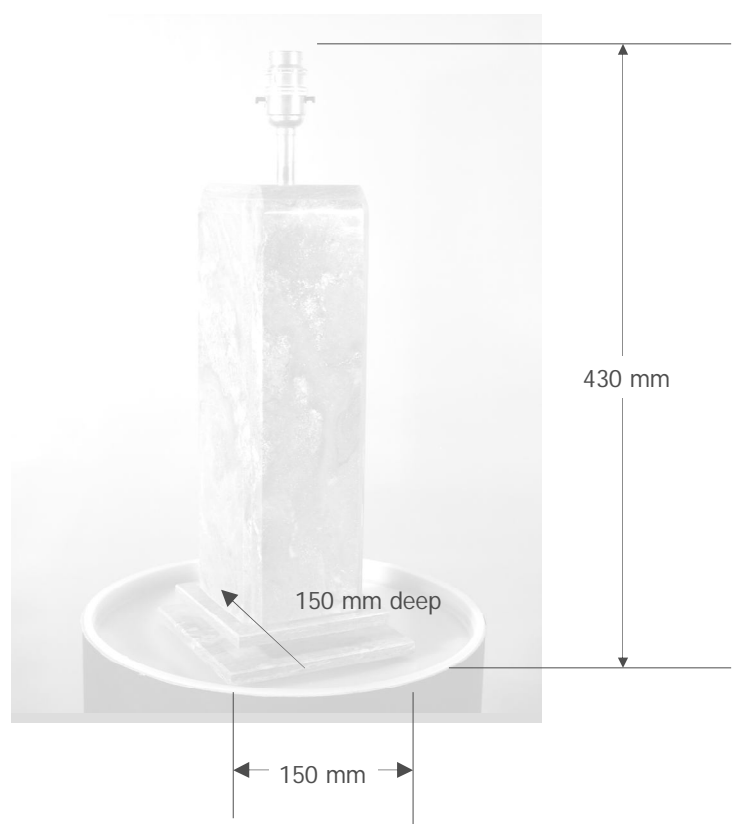

marco de carlo

perugia

Available in all colours except Spectrum Jade