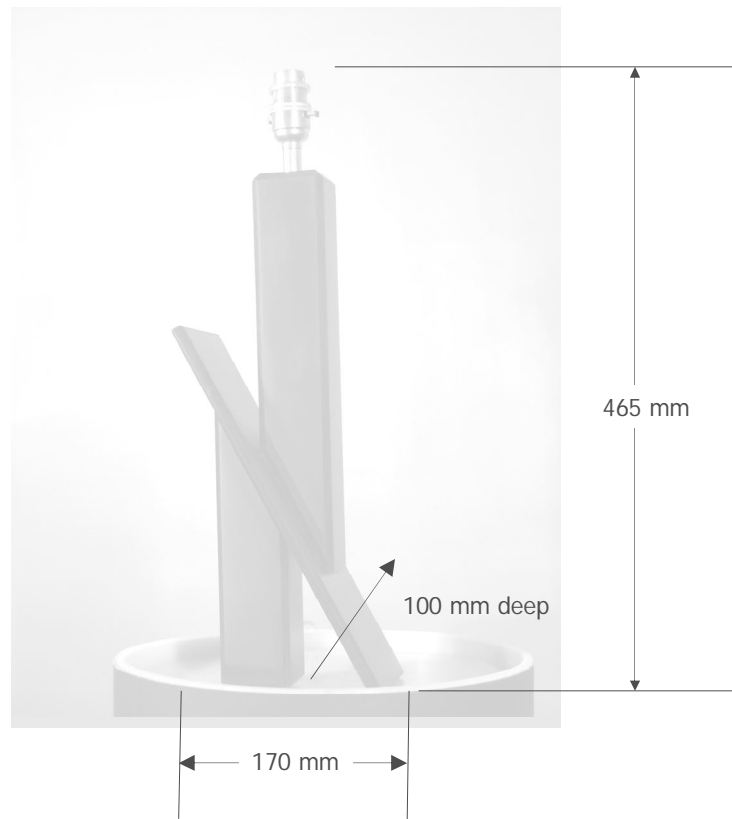

marco de carlo

san marino

Available in all colours except Spectrum Jade