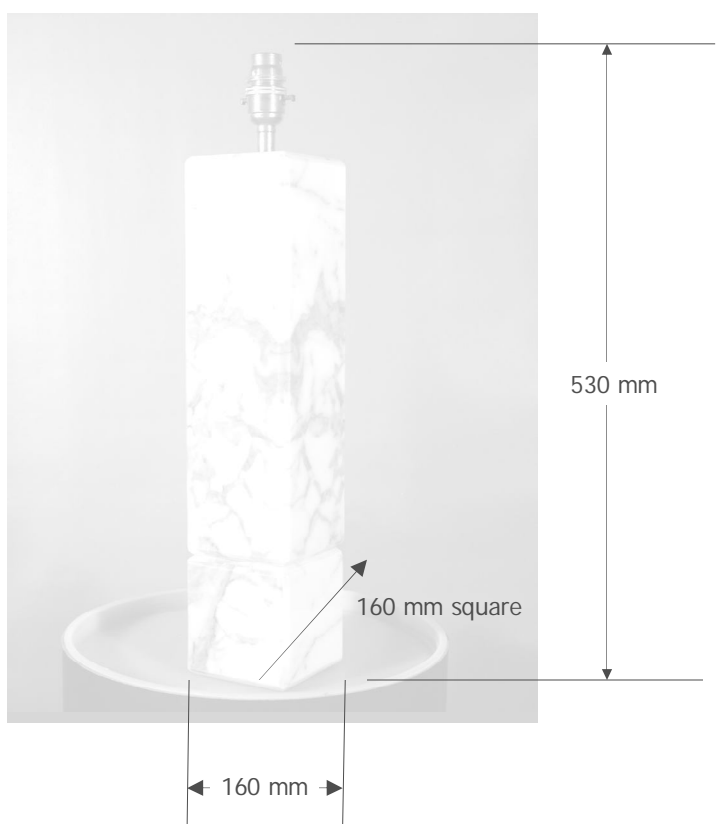

marco de carlo

piacenza

Available in all colours except Spectrum Jade