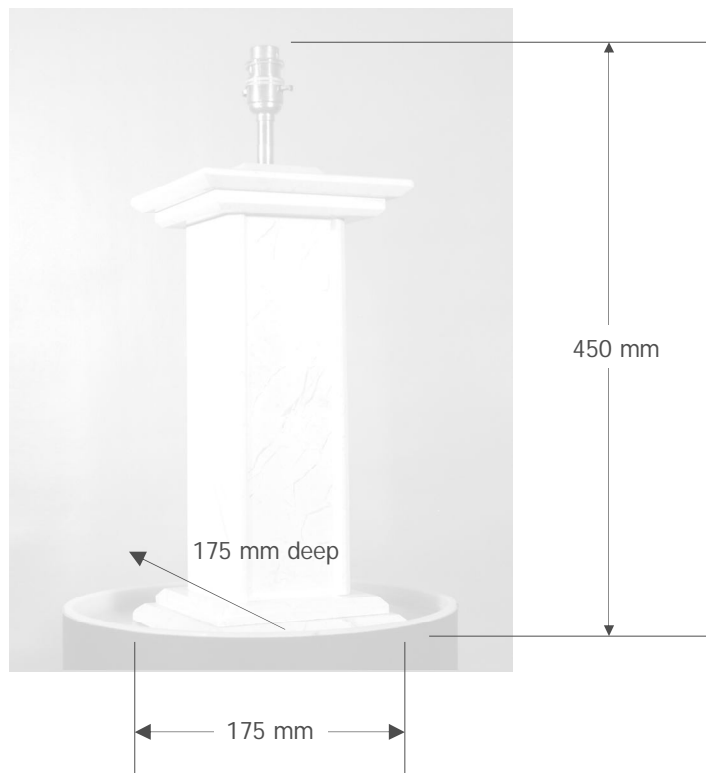

marco de carlo

milano

The very first Marco de Carlo design has 28 edges cut and polished at 45 degrees. Pictured in Crema Marfil marble.

---

marco de carlo

milano

Available in all colours except Spectrum Jade