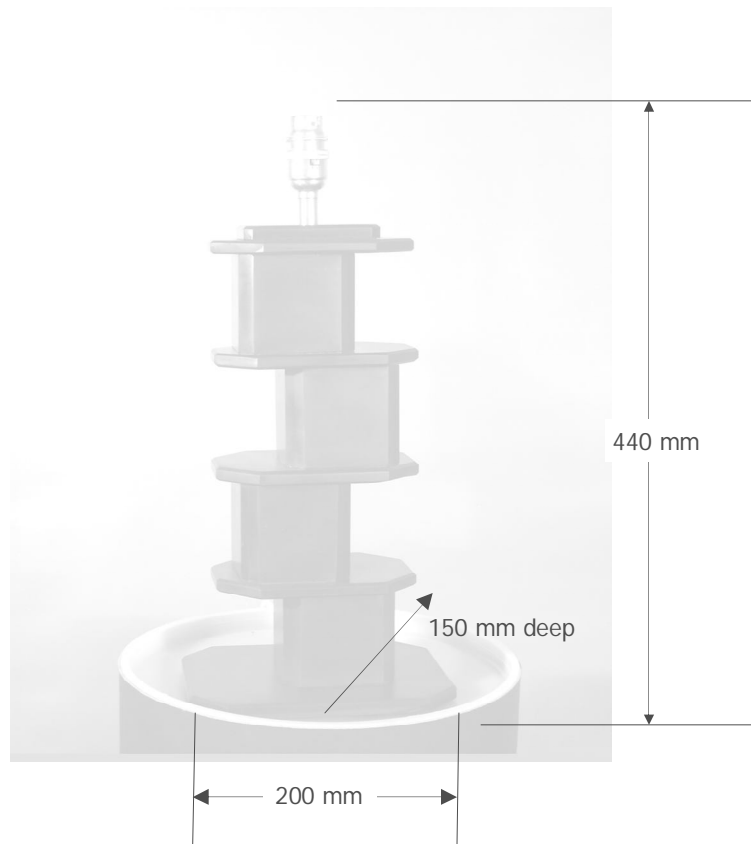

marco de carlo

novara

Available in all colours except Spectrum Jade