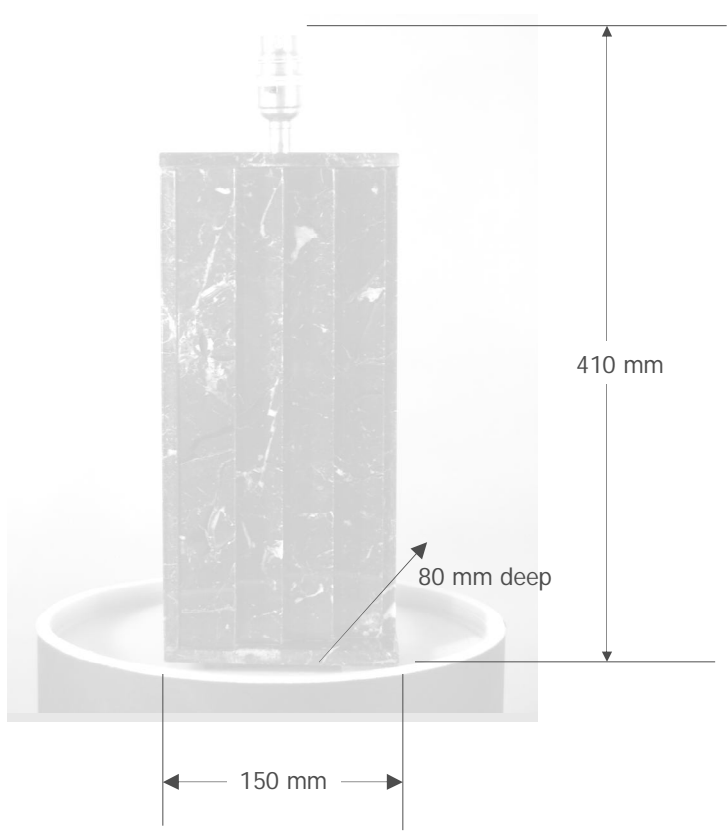

marco de carlo

savona

Available in all colours except Spectrum Jade