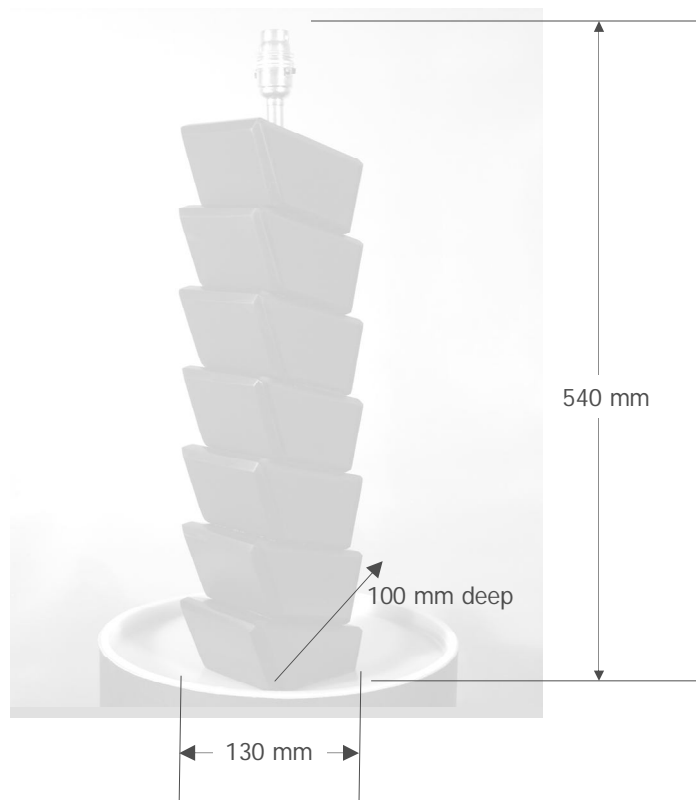

marco de carlo

merano

Designed for Italian Black Slate but available in all colours except Spectrum Jade at an additional cost.