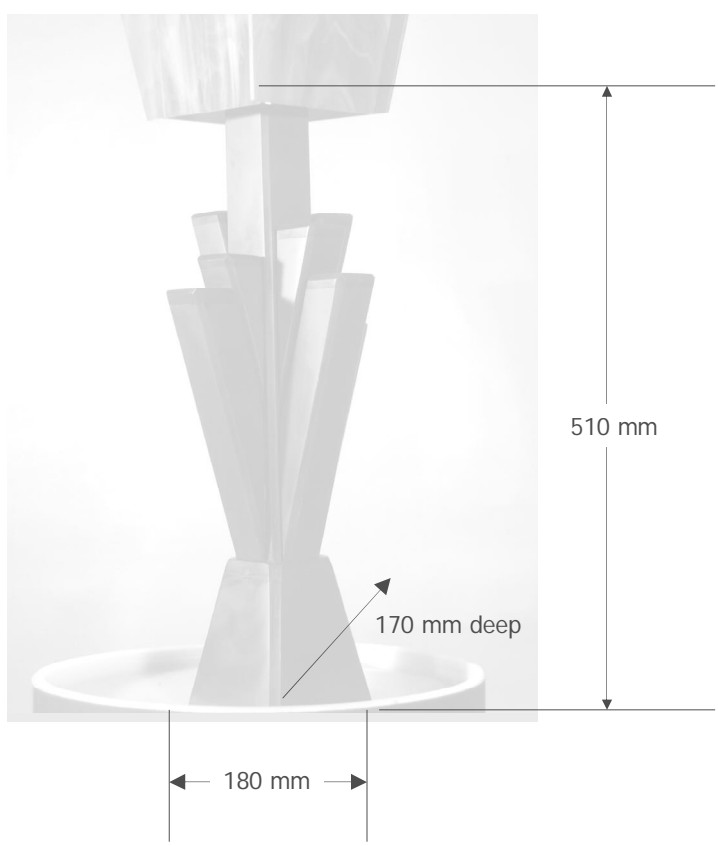

marco de carlo

pompeii

Inspired by Vesuvius available in all colours except Spectrum Jade