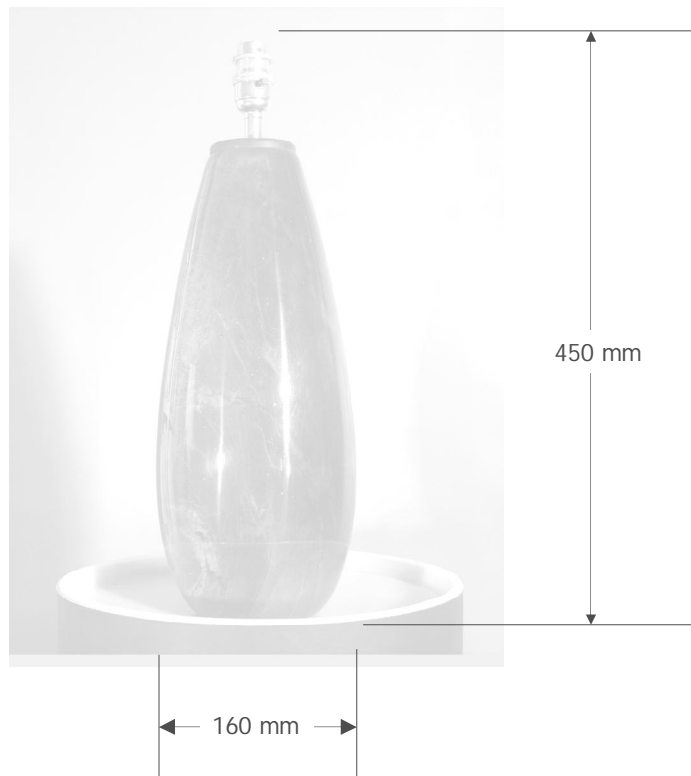

marco de carlo

005 spectrum

Available in Blue or Multi-Colour Spectrum Jade