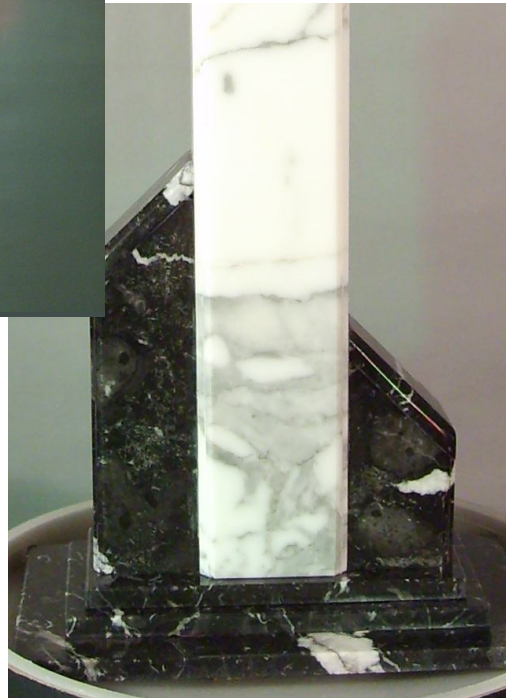

marco de carlo

---

romano

Illustrated above in Nero Marquina marble & Arabescato marble, this lamp has a distinctive Art Deco feel.