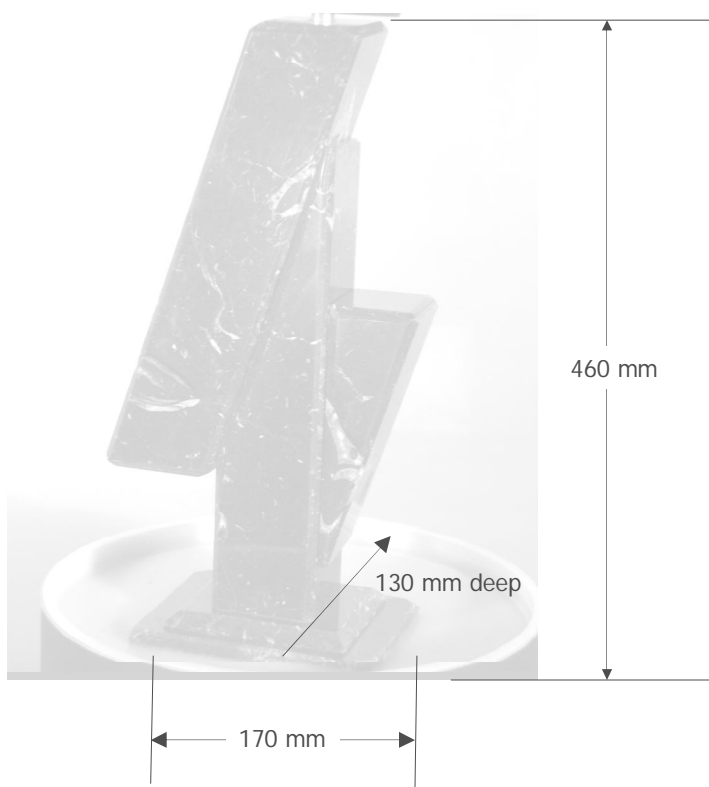

marco de carlo

siena

Available in all colours except Spectrum Jade