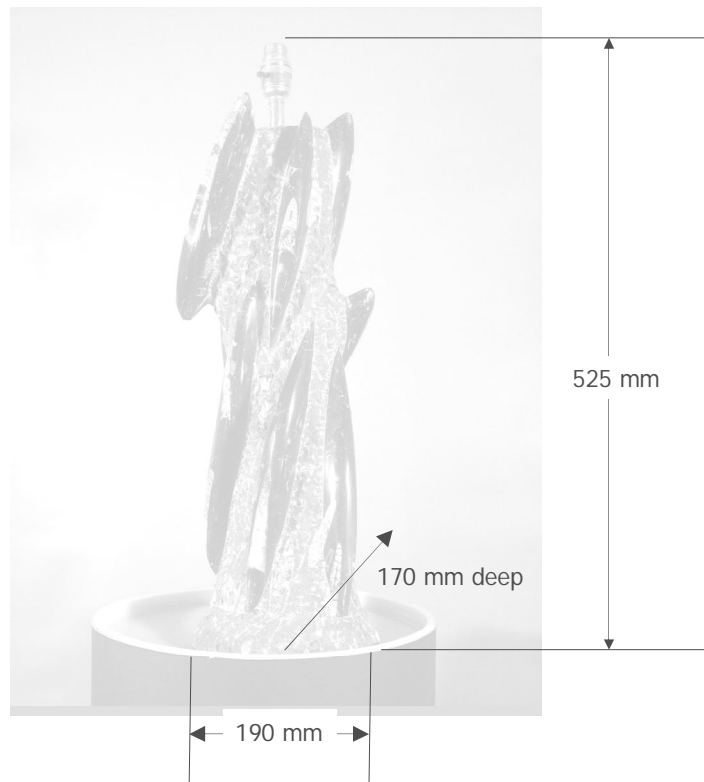

new additions will be added to this  
range during 2008

marco de carlo

---

orthoceras

Hand carved Sculptures of 500 million year old Orthoceras embedded in Limestone.

---

marco de carlo

orthoceras

Guide sizes as each sculpture is individual

These lamp bases are hand carved out of the limestone from beneath the Sahara Desert in which the fossils were embedded 500 million years ago. Each lamp is sculptured according to the position of the fossils therefore each lamp will have its own unique shape.

---

**Dimensions of the stain glass shades shown overleaf.**

Shade	Height	Width	Depth
001	300 mm	150 mm	150 mm
002	350 mm	240 mm	240 mm
003	300 mm	240 mm	240 mm
004	300 mm	250 mm	250 mm
005	300 mm	200 mm	150 mm
006	300 mm	200 mm	190 mm
007	300 mm	240 mm	170 mm
008	300 mm	200 mm	200 mm
009	350 mm	230 mm	230 mm
010	300 mm	160 mm	160 mm
011	300 mm	300 mm	300 mm
012	300 mm	220 mm	220 mm