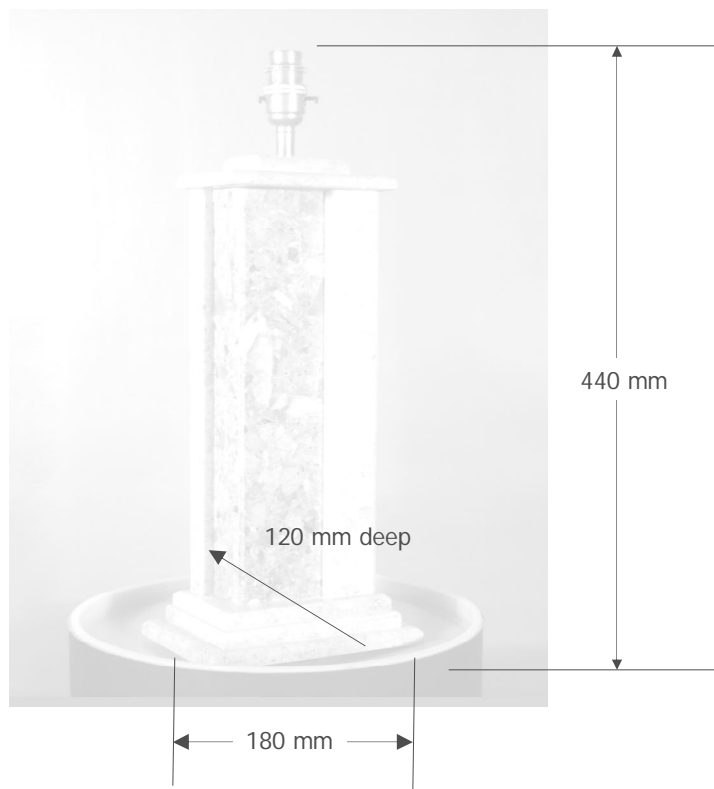

marco de carlo

turin

Available in all colours except Spectrum Jade