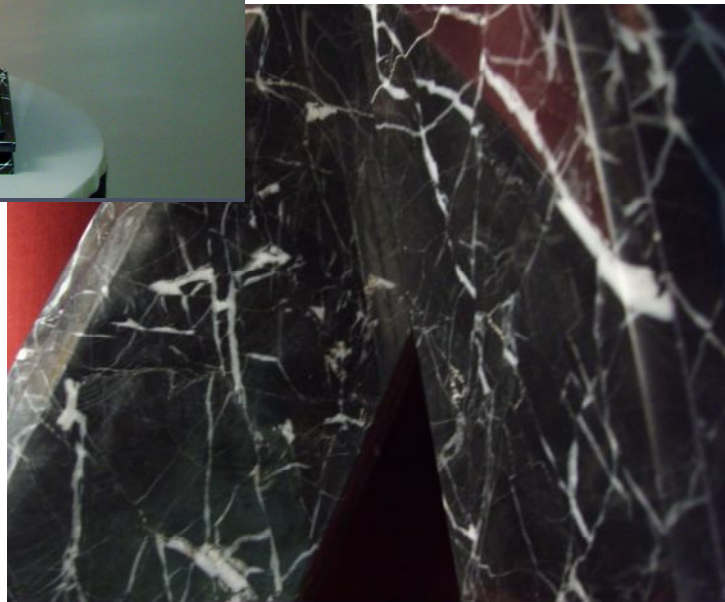

---

marco de carlo

siena

Available in all colours except Spectrum Jade

marco de carlo

---

alessandria

Shown in Nero Marquina Marble, this popular lamp is one of Marco de Carlo's original designs.