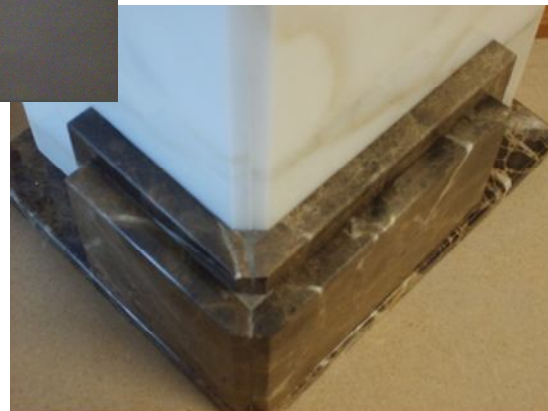

marco de carlo

---

barletta

Calacatta Oro marble (white with brown veins) & Marron Imperial marble (brown with white veins) are the stones shown above.