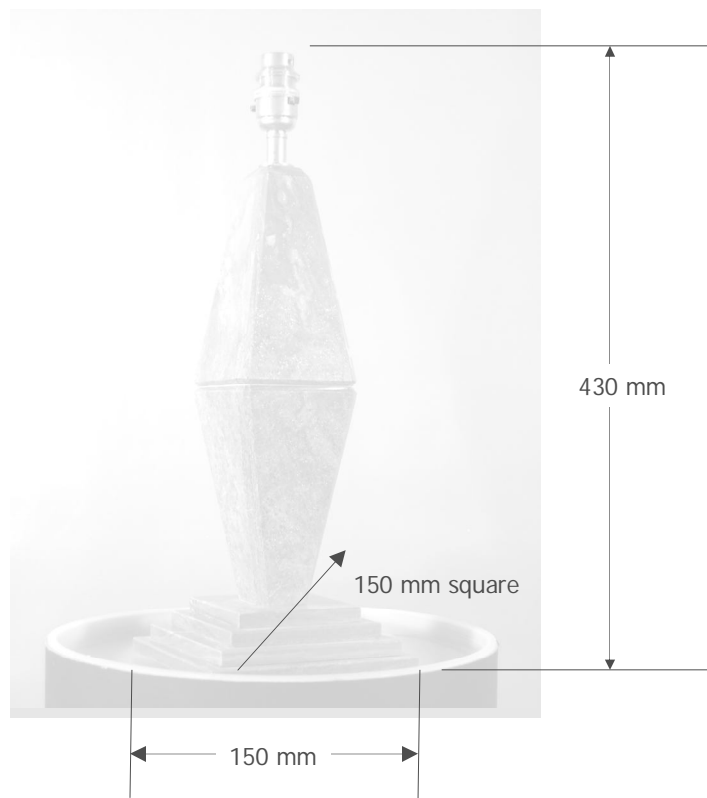

---

messina

An inspiration from the prominent statues & obelisks of ancient Rome pictured in Palissandro Bluette marble.

---

marco de carlo

messina

Available in all colours except Spectrum Jade

marco de carlo