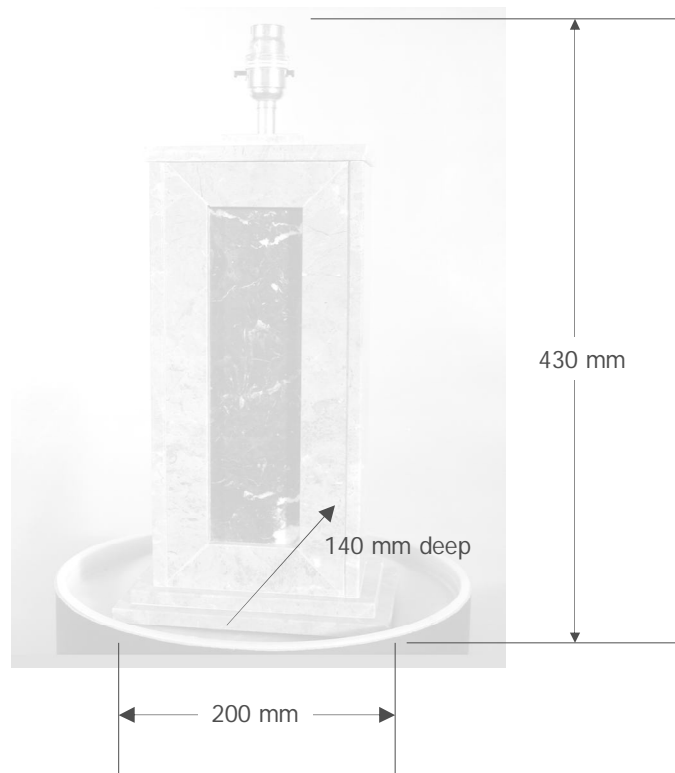

marco de carlo

genoa

Available in all colours except Spectrum Jade