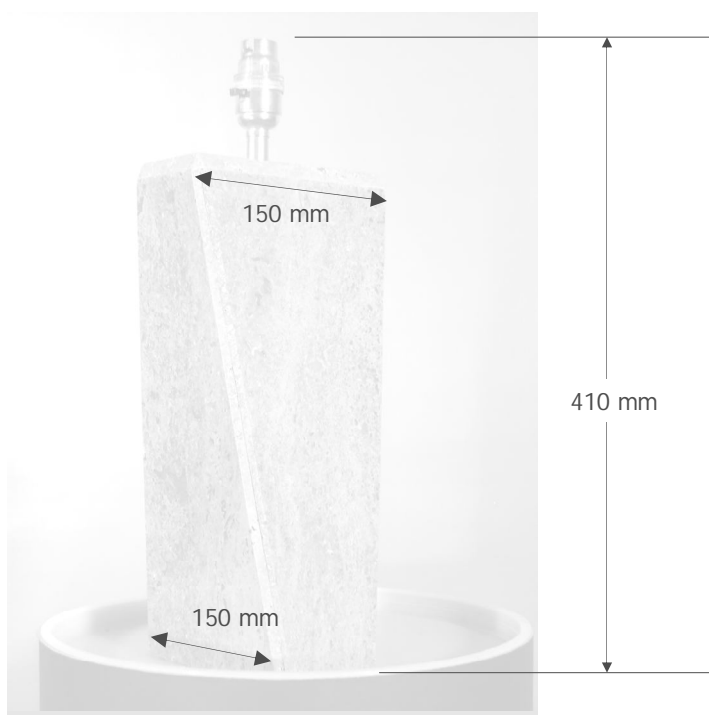

---

bologna

An inverted obelisk where adjacent sides taper in opposite directions creating a deceptive illusion to the eye when viewed close up. Photographed in Travertine Noce

---

marco de carlo

bologna

Available in all colours except Spectrum Jade

marco de carlo

milano

The very first Marco de Carlo design has 28 edges cut and polished at 45 degrees. Pictured in Crema Marfil marble.

---

marco de carlo

milano

Available in all colours except Spectrum Jade