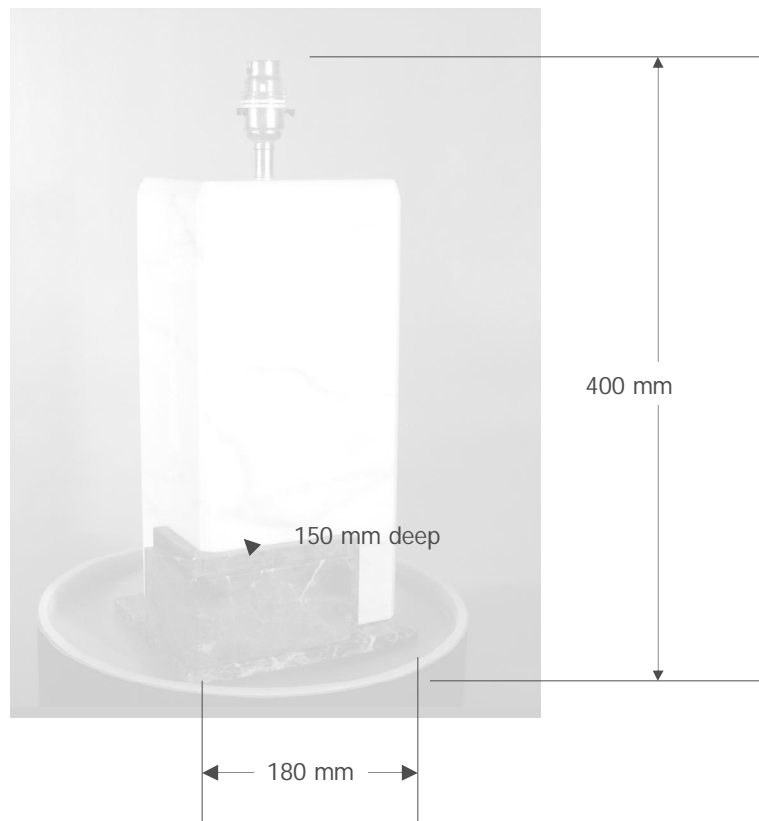

marco de carlo

barletta

Available in all colours except Spectrum Jade