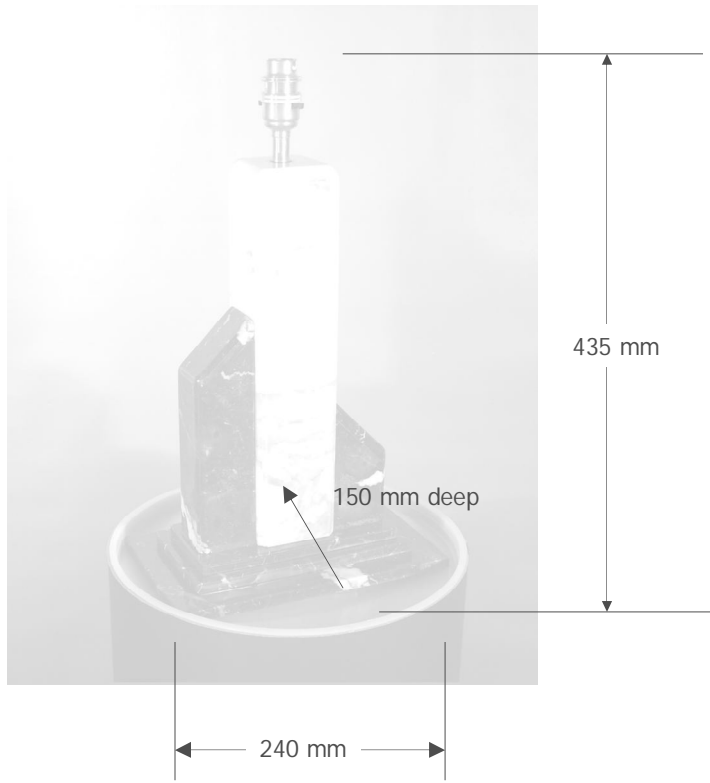

marco de carlo

romano

Available in all colours except Spectrum Jade