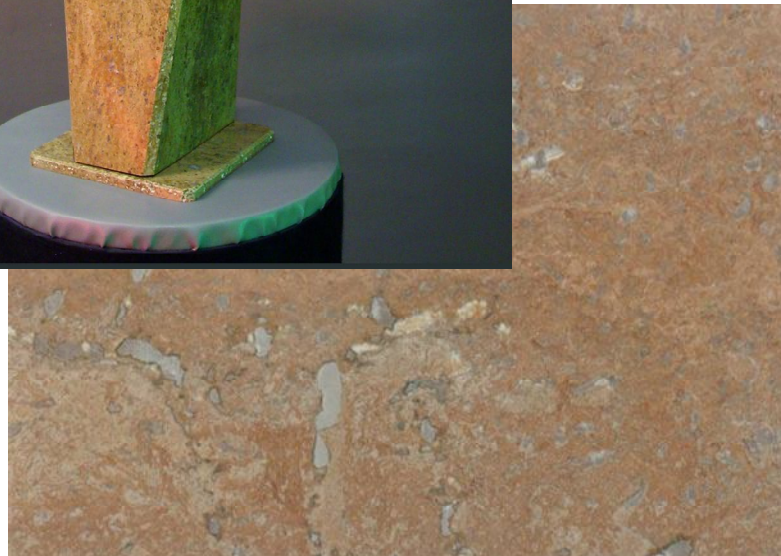

---

bologna

An inverted obelisk where adjacent sides taper in opposite directions creating a deceptive illusion to the eye when viewed close up. Photographed in Travertine Noce

---

marco de carlo

bologna

Available in all colours except Spectrum Jade