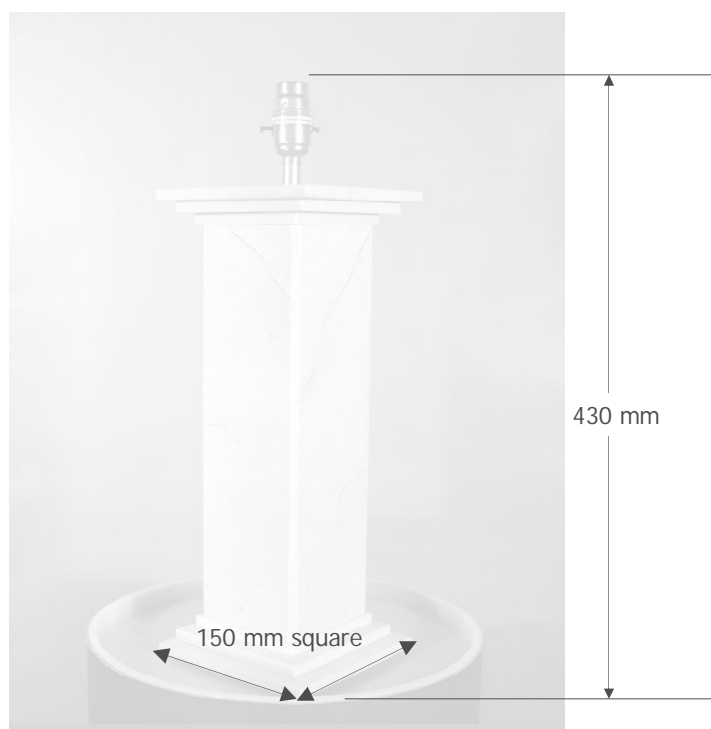

marco de carlo

latina

Available in all colours except Spectrum Jade