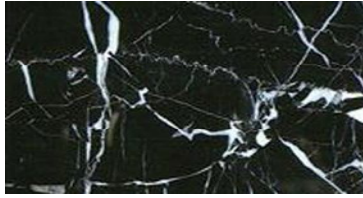

BW - Blue / White

PGW - Pale Green / White

Z - Black

W - White

---

marco de carlo

arabescato

black lightning