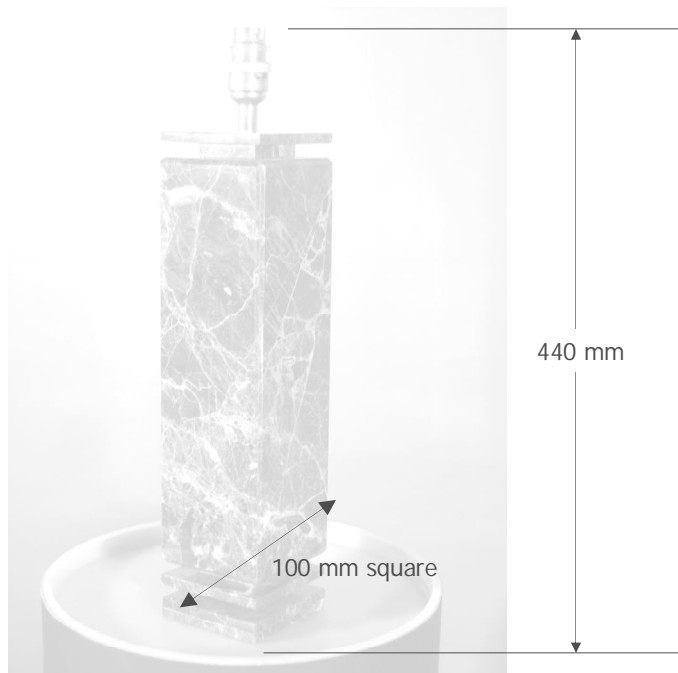

marco de carlo

lombardia

Available in all colours except Spectrum Jade