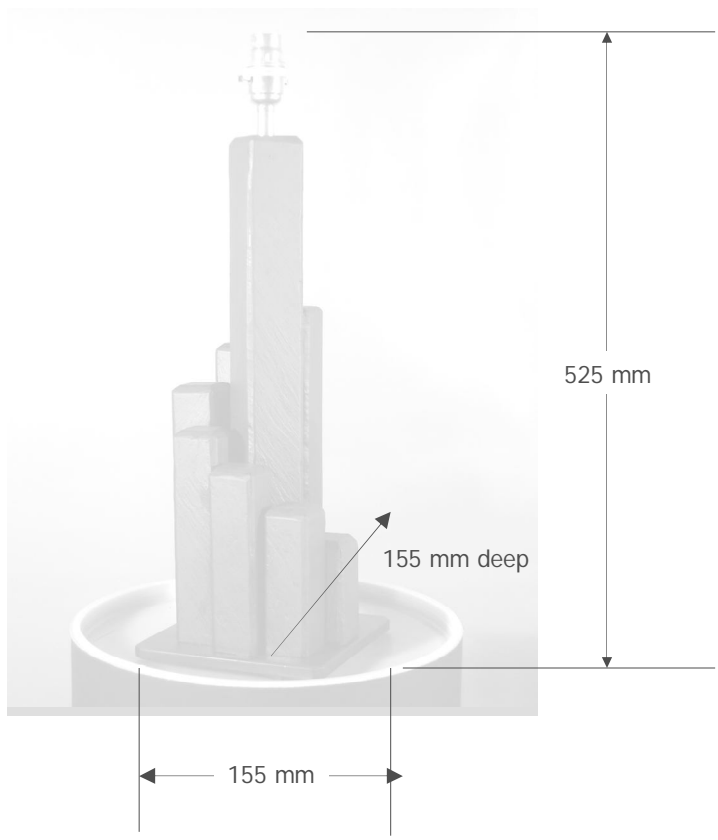

---

marco de carlo

sassari

Available in all colours except Spectrum Jade

marco de carlo

---

savona

The Savona's design of simple straight line steps can be produced left handed or right handed.