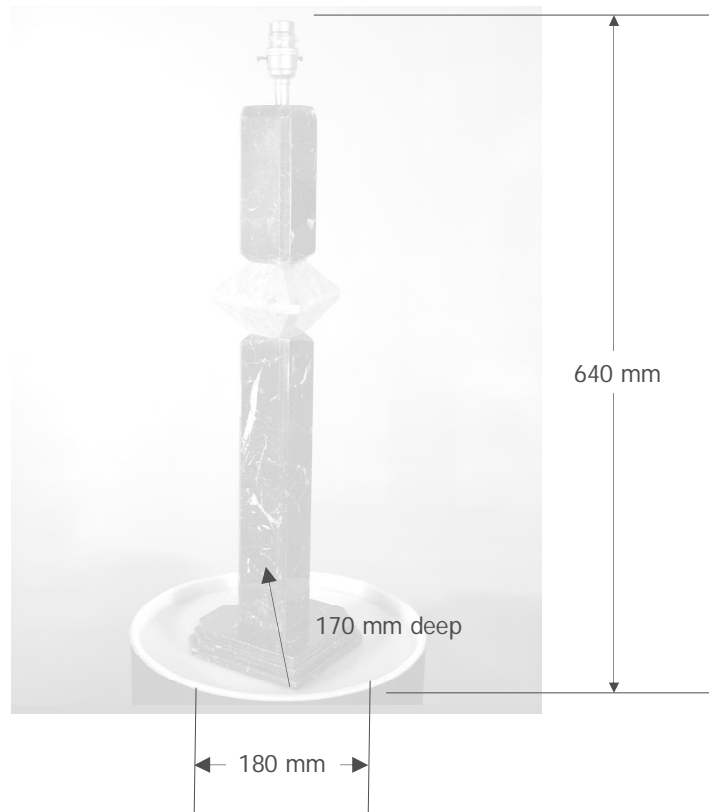

marco de carlo

benevento

Available in all colours except Spectrum Jade