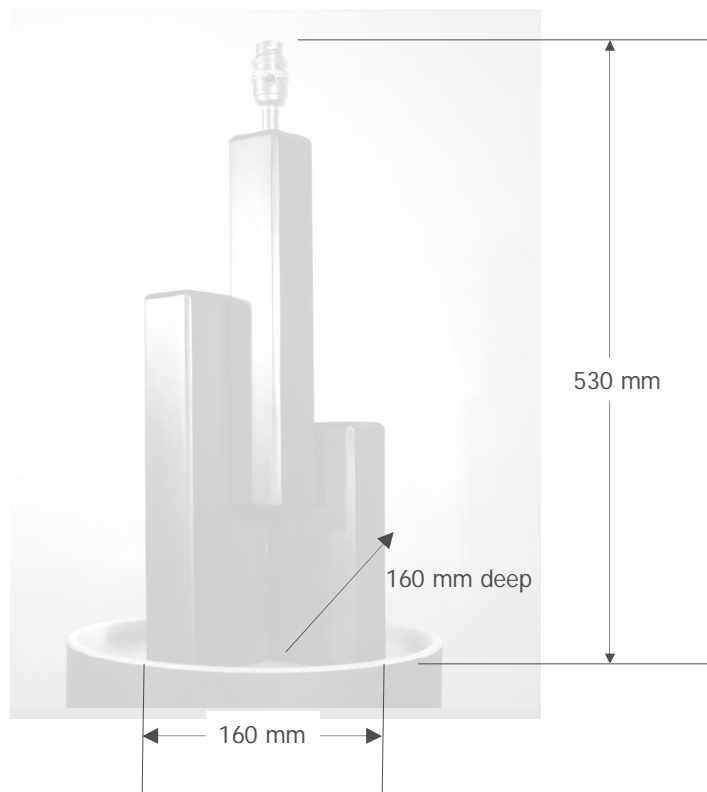

marco de carlo

ferrara

Available in all colours except Spectrum Jade